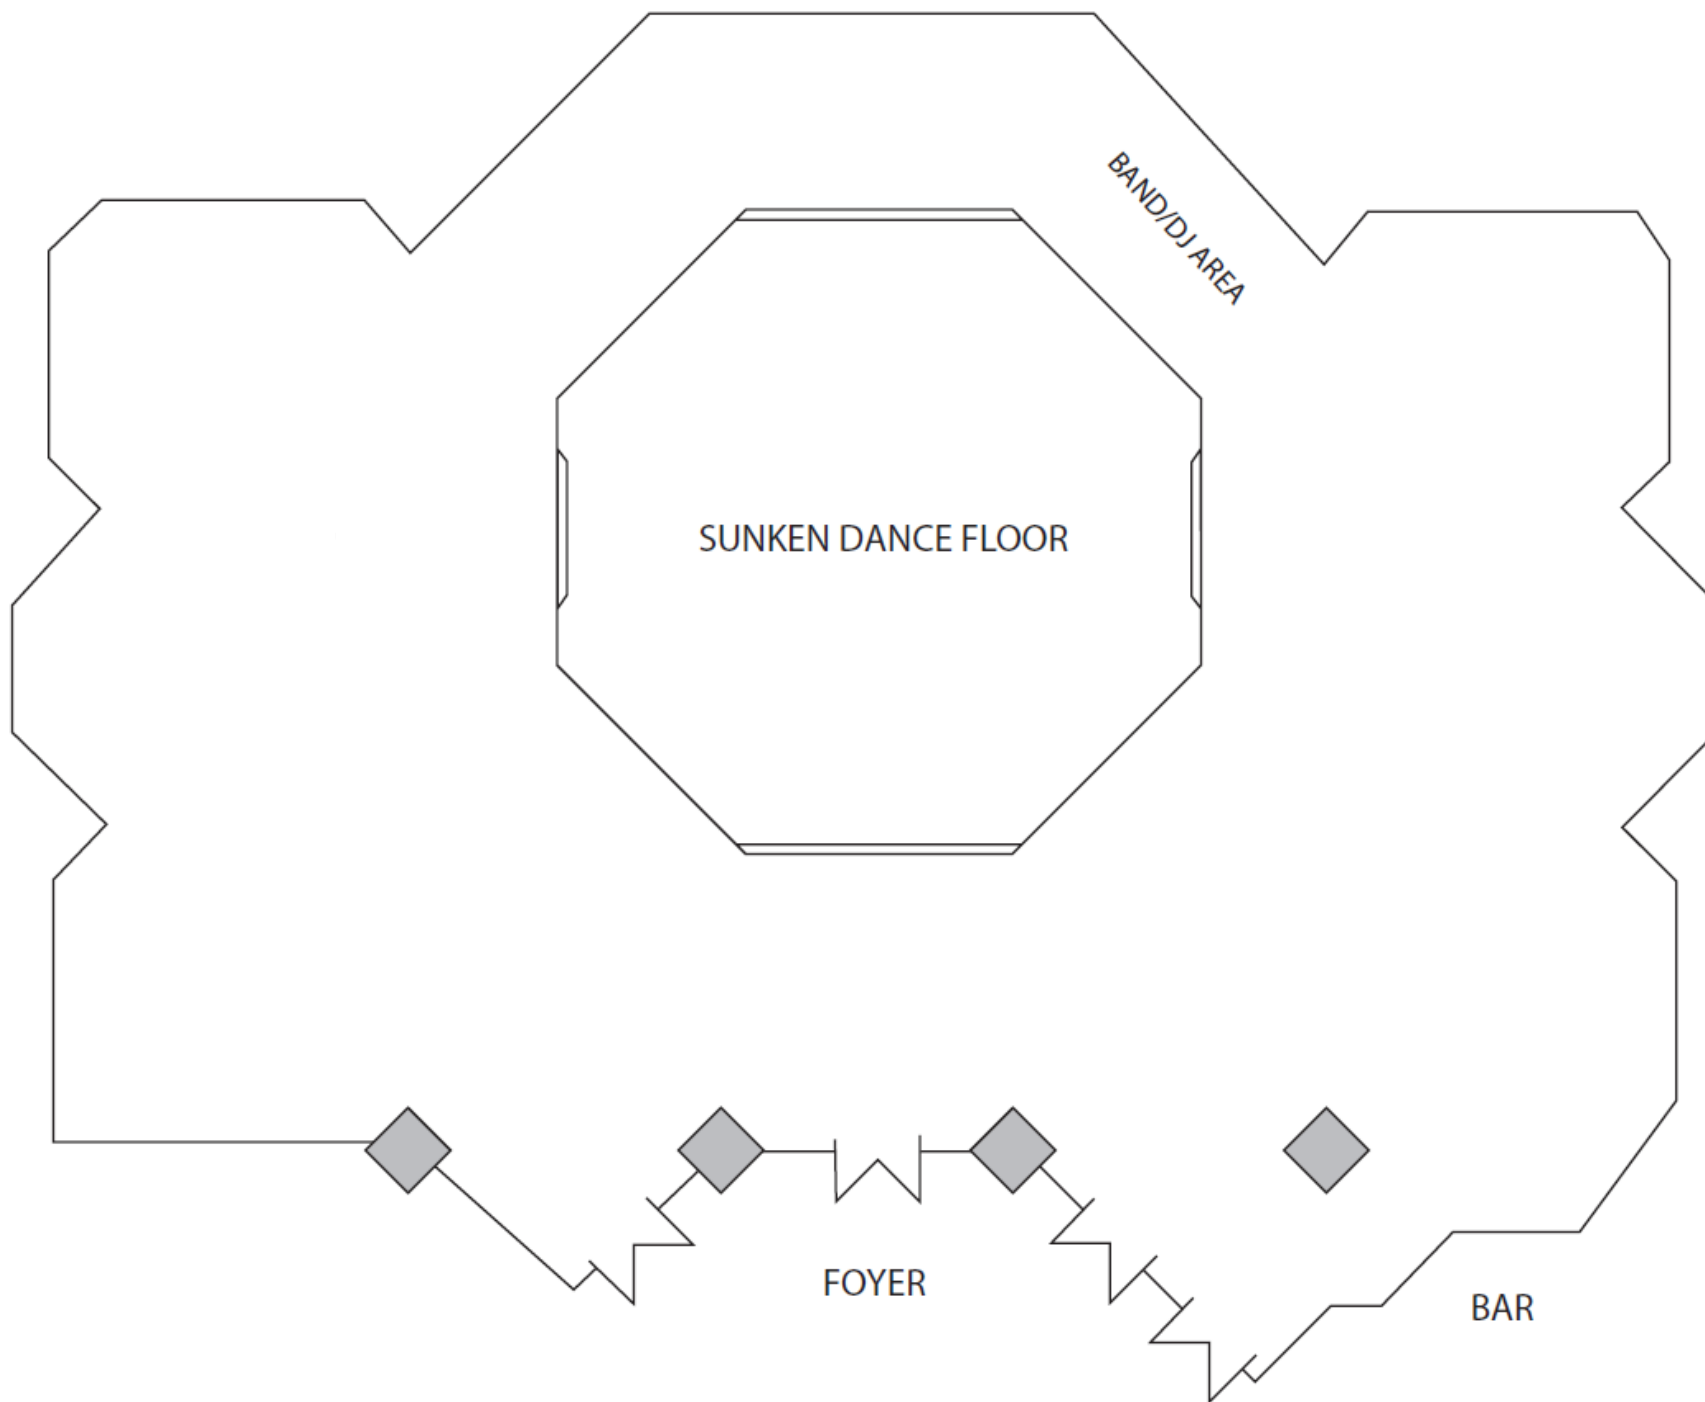

donato
RECEPTION CENTRE

Please note: Round
tables seat a
maximum of 11
people